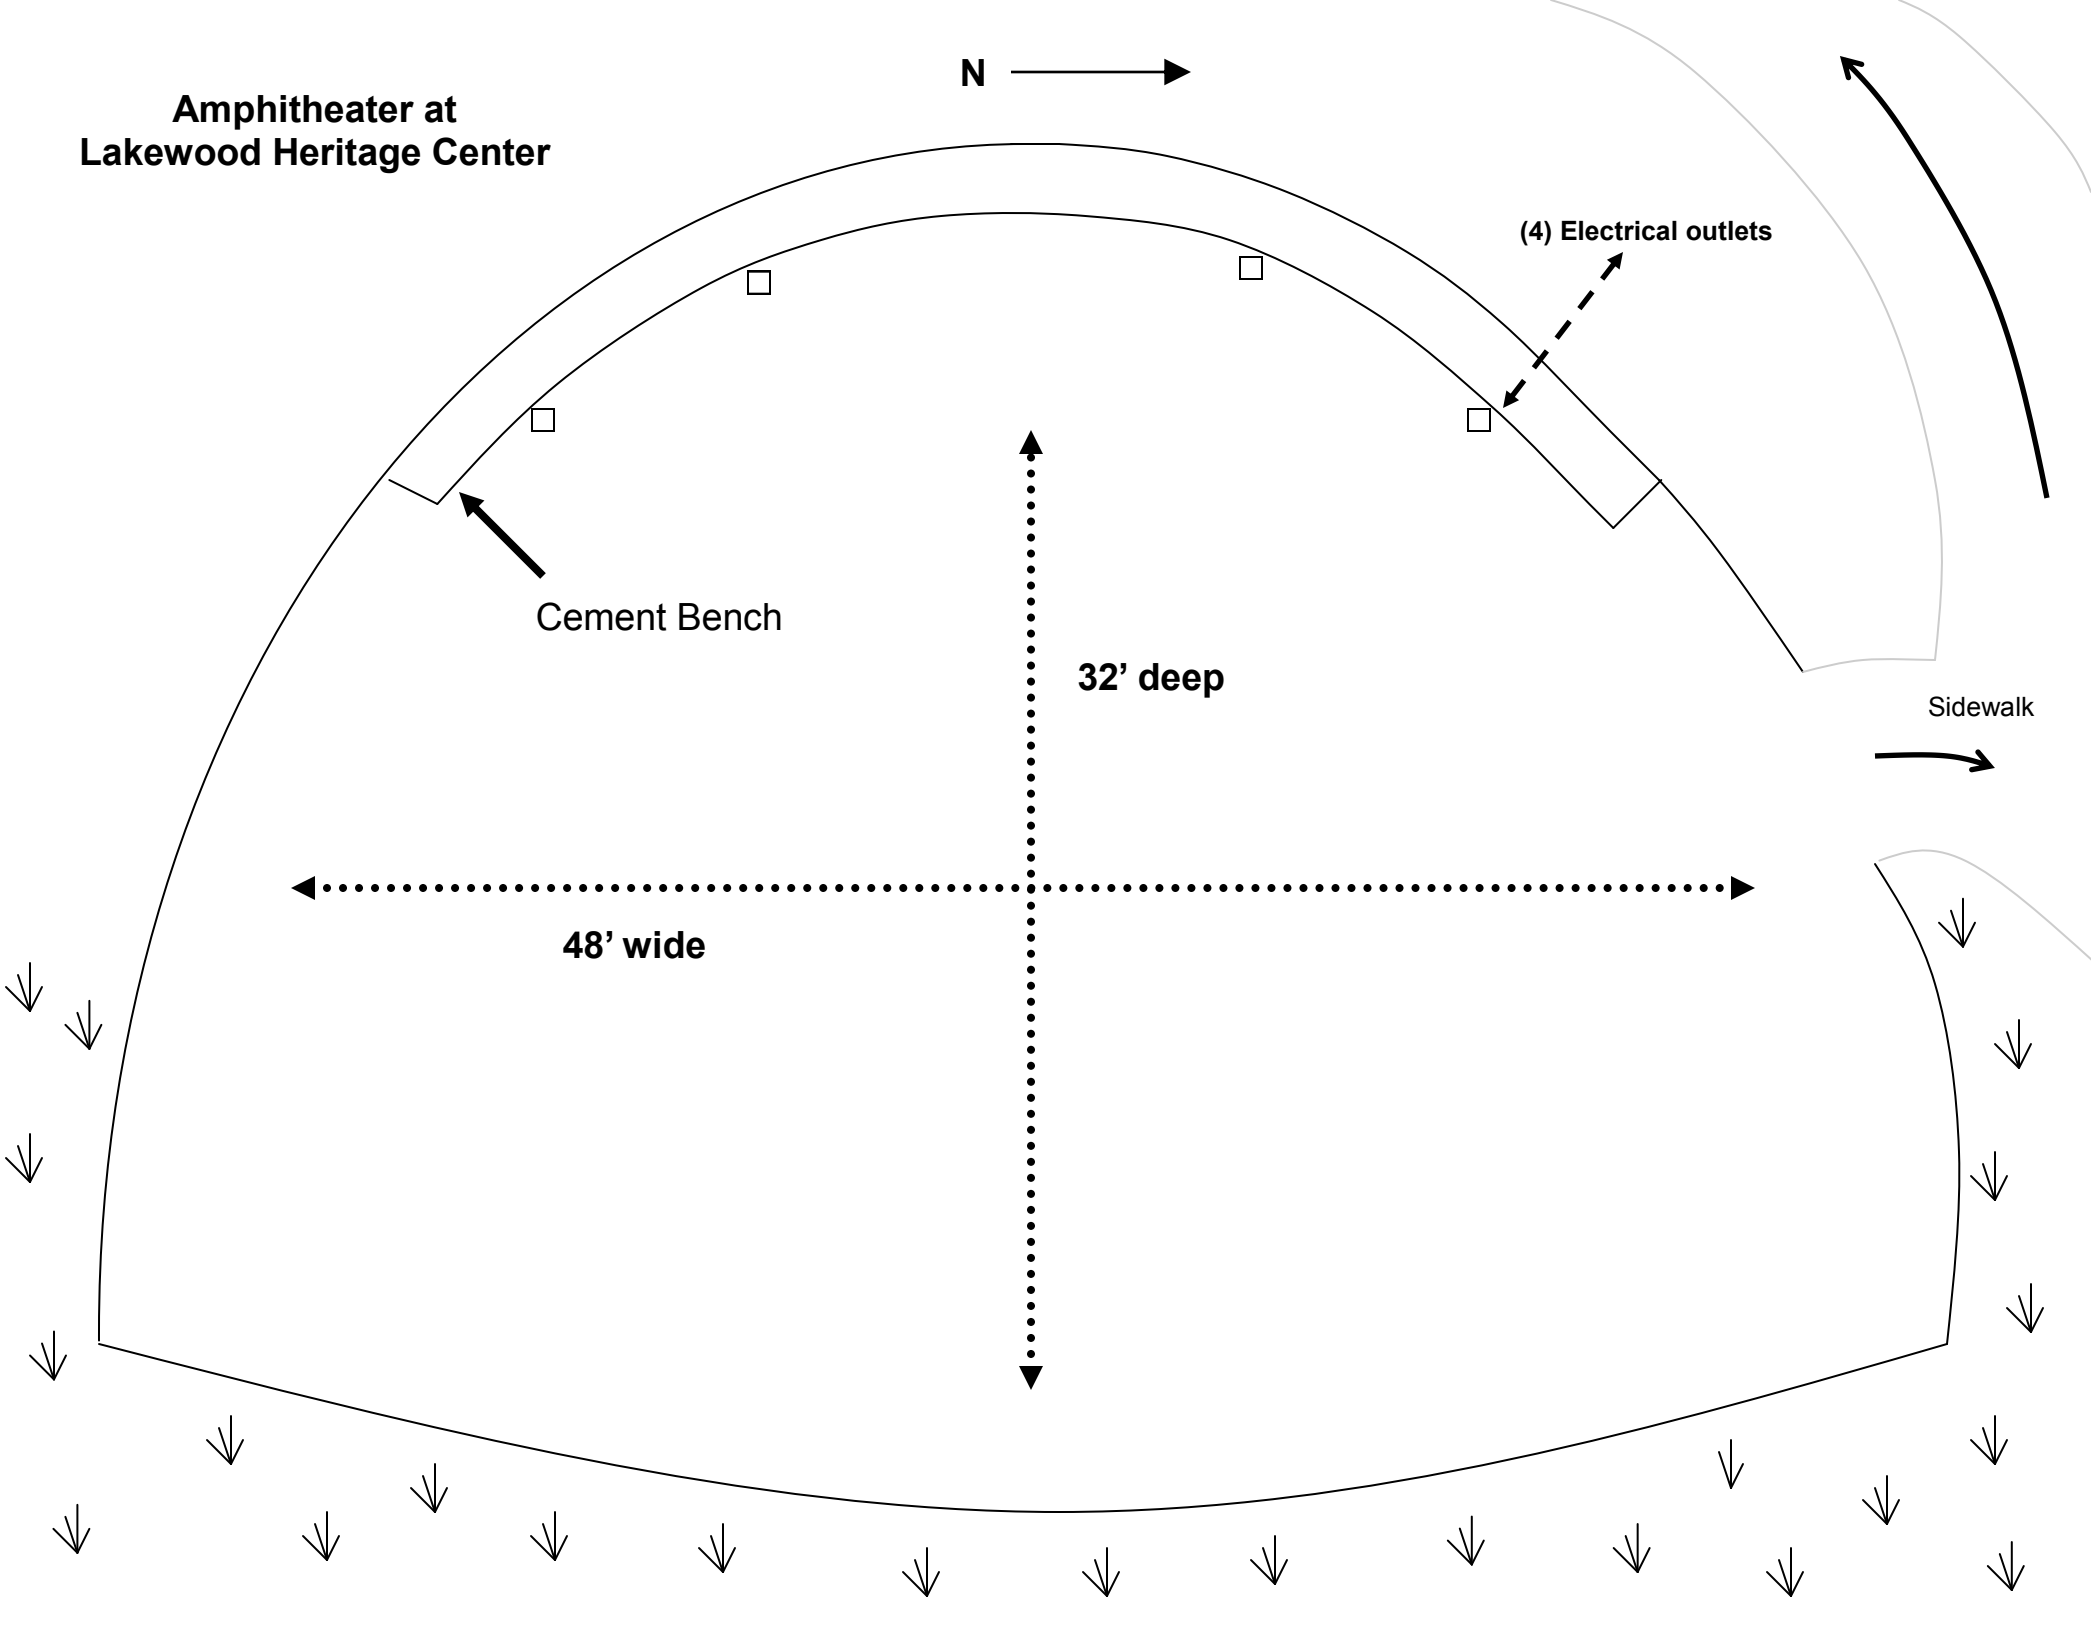

Visitor Center and Plaza at Lakewood Heritage Center

* denotes rentable areas

Amphitheater at Lakewood Heritage Center

N →

(4) Electrical outlets

Cement Bench

32' deep

48' wide

Sidewalk →

N

Historic Classroom
24' x 27'

Multi-Purpose Room
28' x 24'

Fenced In yard
50' x 30'

Raised platform

Built-in bench

Graveled area

Sandbox

Cement pad

Counter

Bathroom

Kitchen

Bathroom

Entrance

Sidewalk