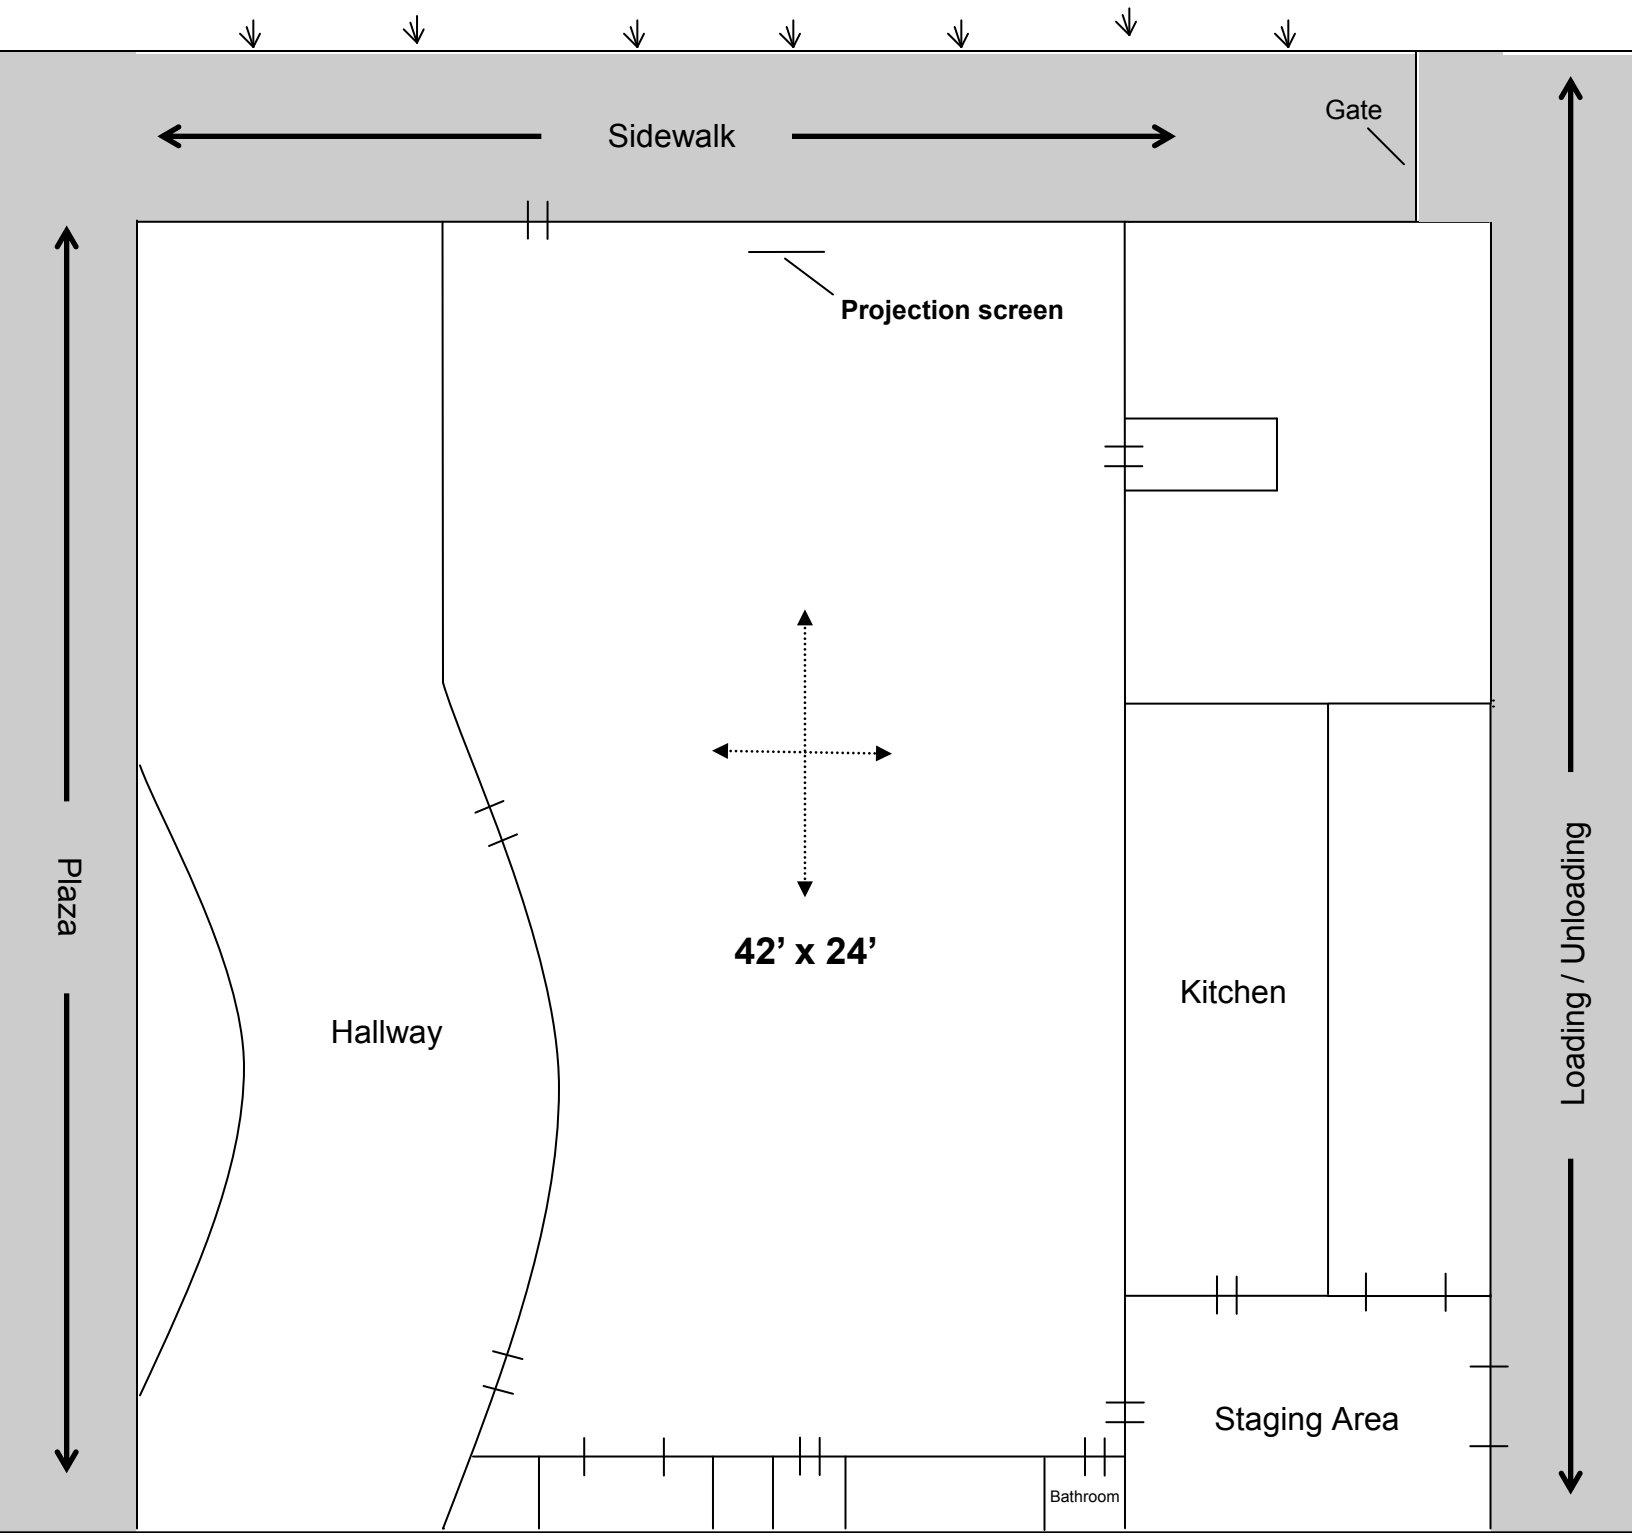

Visitor Center and Plaza at Lakewood Heritage Center

* denotes rentable areas

Amphitheater at Lakewood Heritage Center

N →

(4) Electrical outlets

Cement Bench

32' deep

48' wide

Sidewalk →

N

Historic Classroom
24' x 27'

Multi-Purpose Room
28' x 24'

Fenced In yard
50' x 30'

Raised platform

Built-in bench

Graveled area

Sandbox

Cement pad

Counter

Bathroom

Kitchen

Bathroom

Entrance

Sidewalk

**Country School House at
Lakewood Heritage Center**

Gazebo at Lakewood Heritage Center

**Orchard Room at
Lakewood Heritage Center**