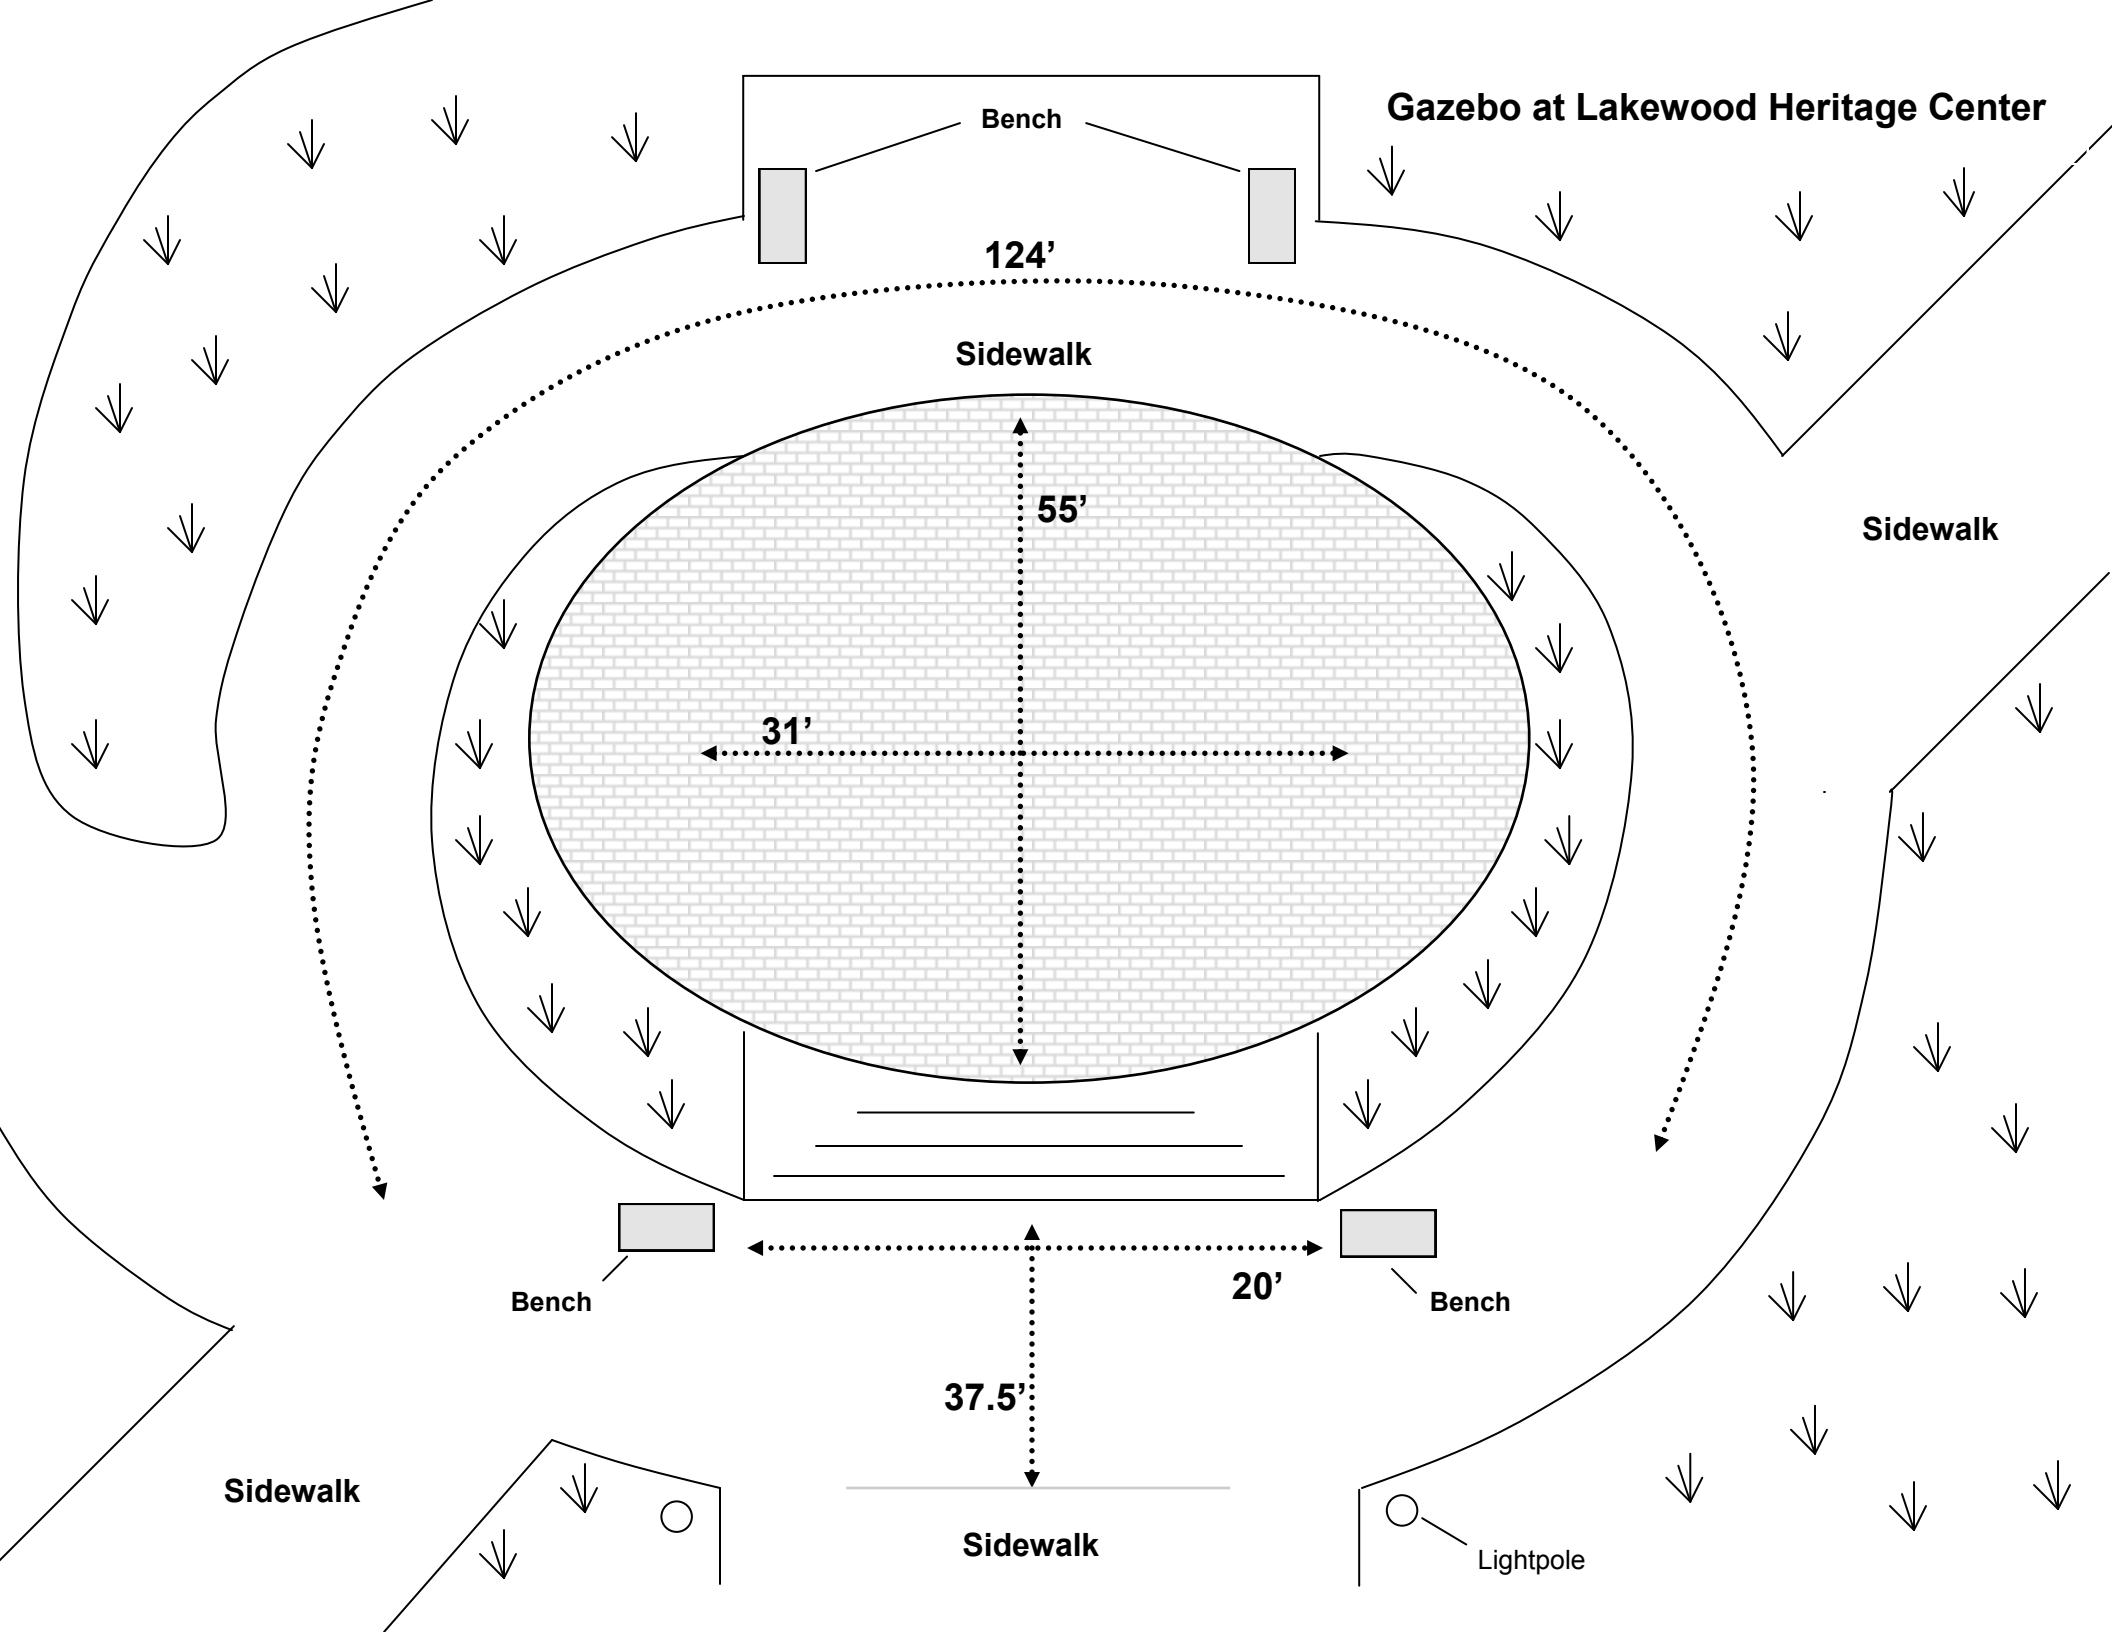

Visitor Center and Plaza at Lakewood Heritage Center

* denotes rentable areas

Amphitheater at Lakewood Heritage Center

N →

(4) Electrical outlets

Cement Bench

32' deep

48' wide

Sidewalk →

N

Historic Classroom
24' x 27'

Multi-Purpose Room
28' x 24'

Fenced In yard
50' x 30'

Raised platform

Built-in bench

Graveled area

Sandbox

Cement pad

Counter

Bathroom

Kitchen

Bathroom

Entrance

Sidewalk

**Country School House at
Lakewood Heritage Center**

Gazebo at Lakewood Heritage Center

**Orchard Room at
Lakewood Heritage Center**